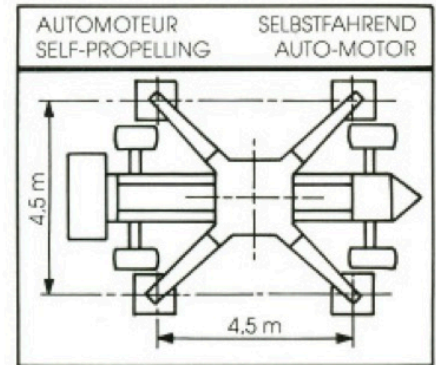

UNDERCARRIAGE

CHASIS

TRANSPORT ROUTIER

TRANSPORT STRASSE

TRANSPORT ROAD

TRANSPORTE RUTA